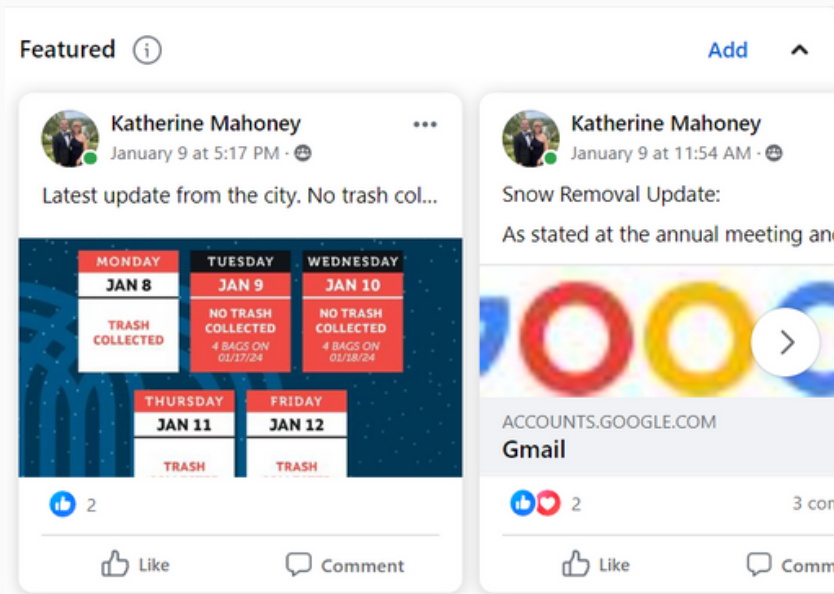

- Please don't forget about the Featured posts that are pinned to the top of the page as they are deemed extra important by Bridlespur Admin.